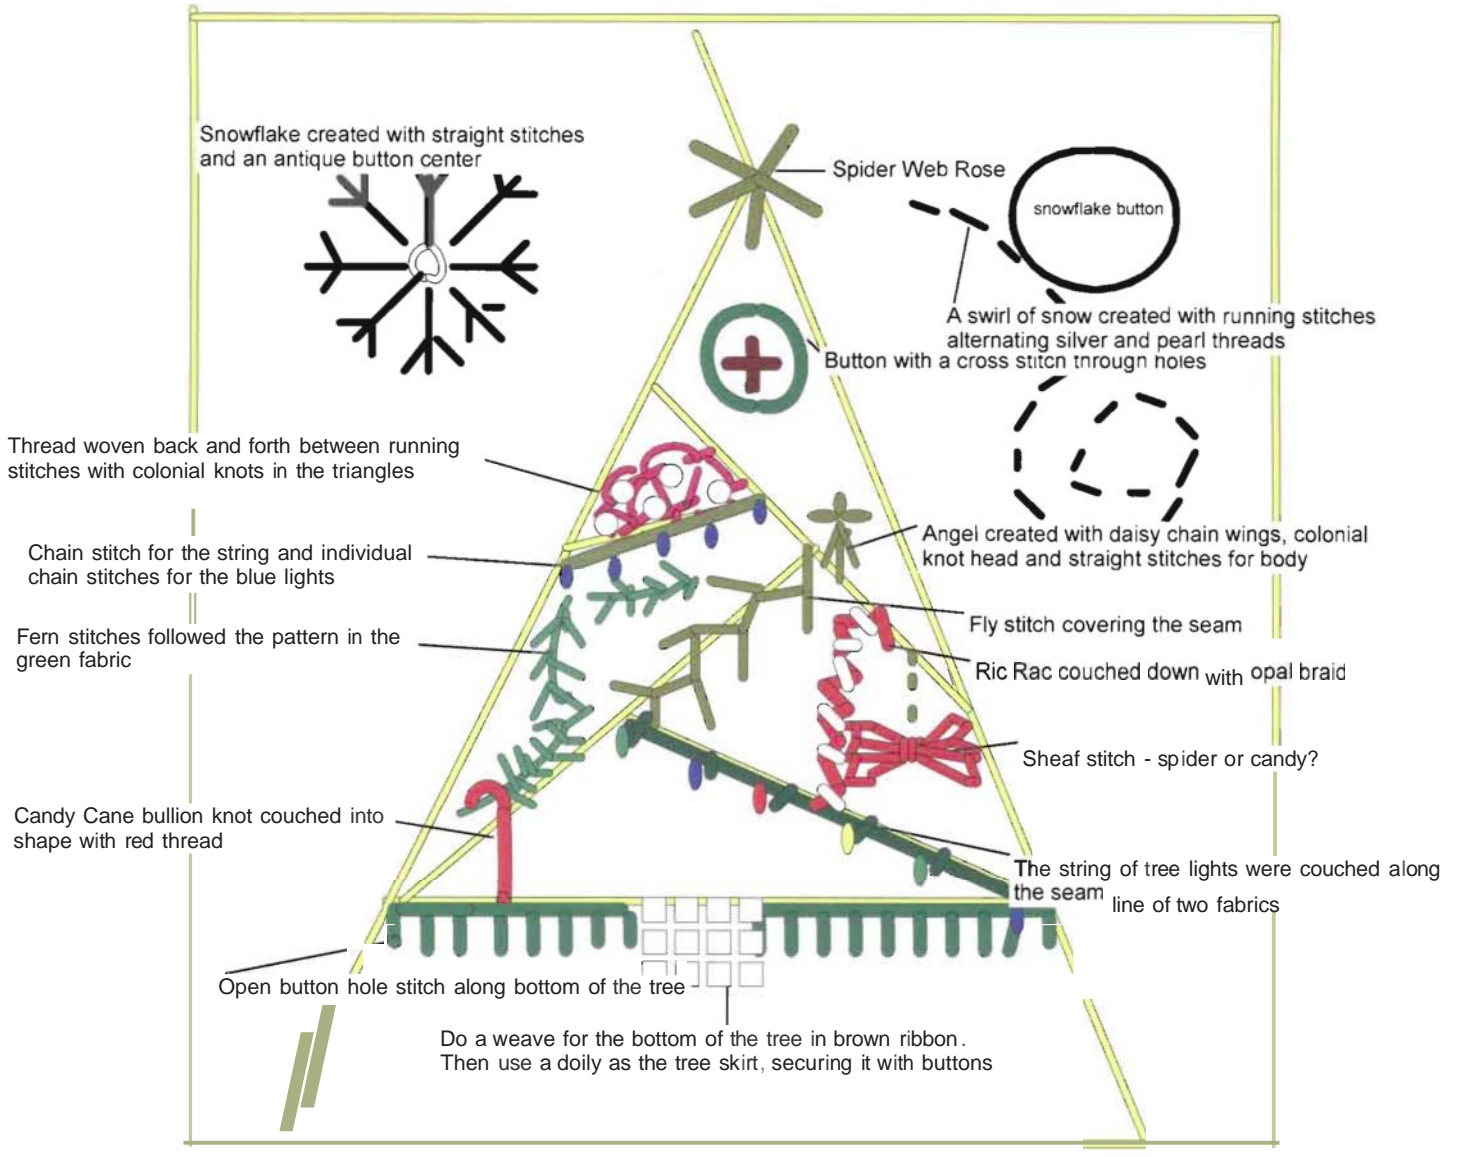

Crazy Quilt Christmas Tree Diagrams

Yellow lines show the seams of the patchwork block