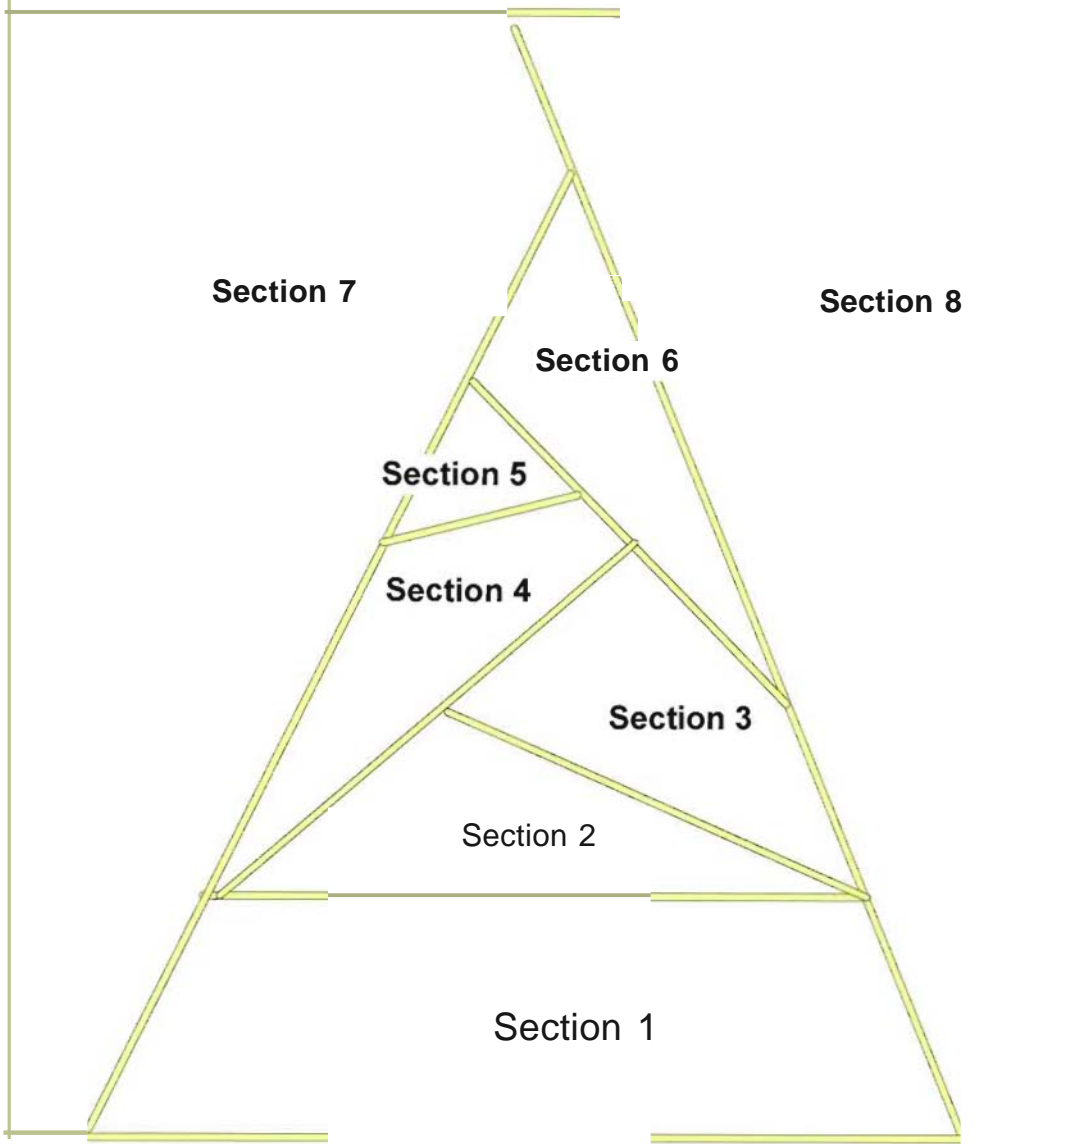

Crazy Quilt Christmas Tree Diagrams

Yellow lines show the seams of the patchwork block